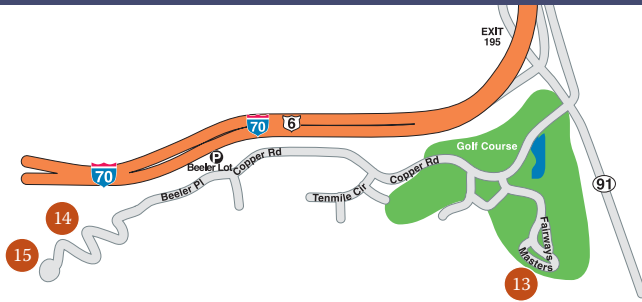

## COPPER MOUNTAIN

## DIRECTIONS TO BRECKENRIDGE FROM DENVER

- Take I-25 north to I-70 west toward Grand Junction
- Take the CO-9 S exit toward Frisco/Breckenridge and go left, or south, on CO-9.
- Follow this road for about 10 miles until you enter Breckenridge.

## KEYSTONE ( WEST )

## KEYSTONE