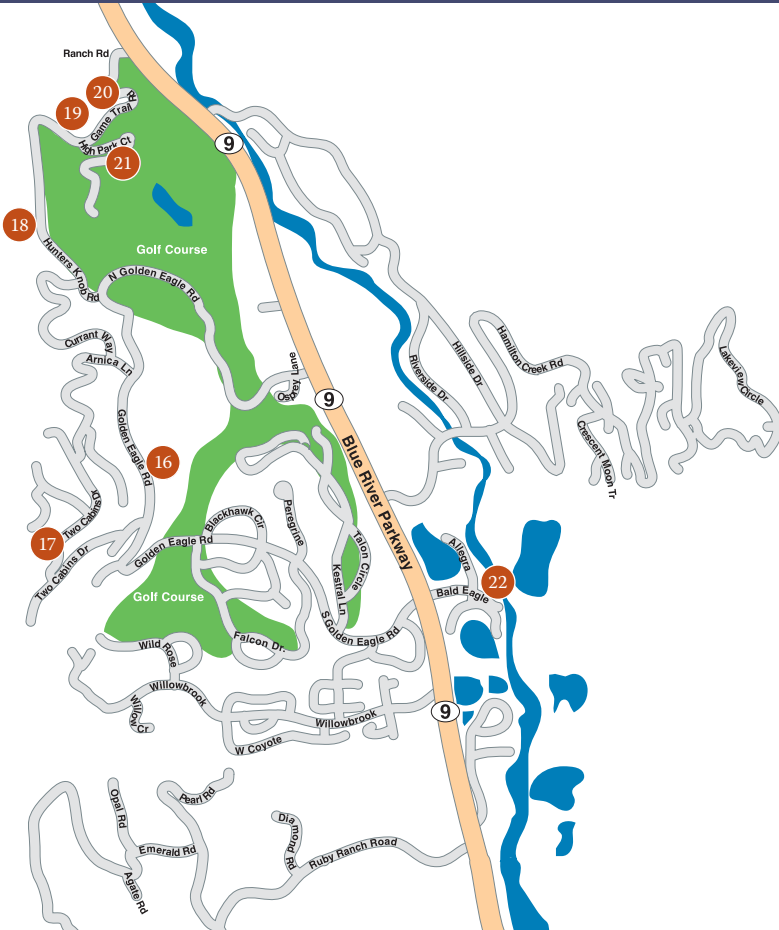

## COPPER MOUNTAIN

## DIRECTIONS TO BRECKENRIDGE FROM DENVER

- Take I-25 north to I-70 west toward Grand Junction
- Take the CO-9 S exit toward Frisco/Breckenridge and go left, or south, on CO-9.
- Follow this road for about 10 miles until you enter Breckenridge.

## KEYSTONE ( WEST )

## KEYSTONE